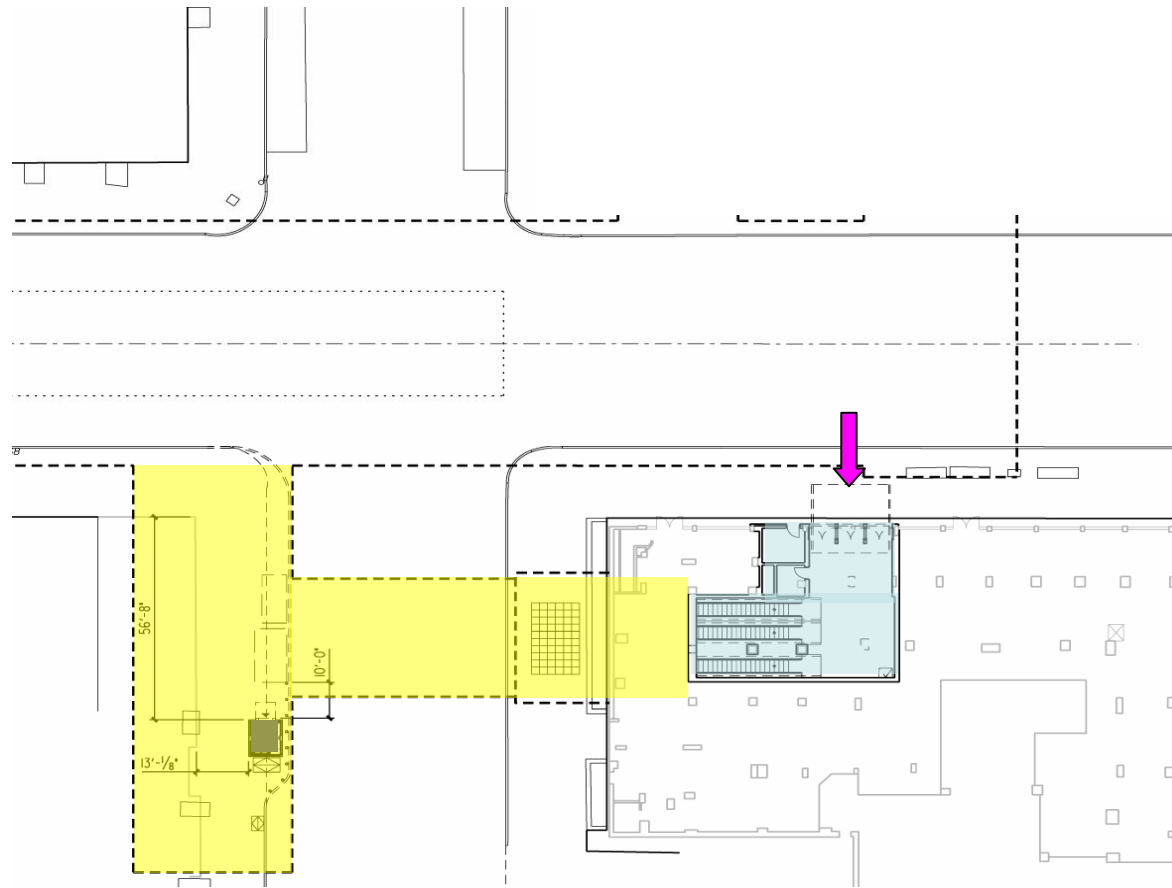

# 86<sup>th</sup> Street Station

Entrance 2 - NE corner of Second Avenue and 86<sup>th</sup> Street

June 26th, 2007

# Previous 86<sup>th</sup> St Entrance Design

2<sup>nd</sup> Ave

86<sup>th</sup> St.