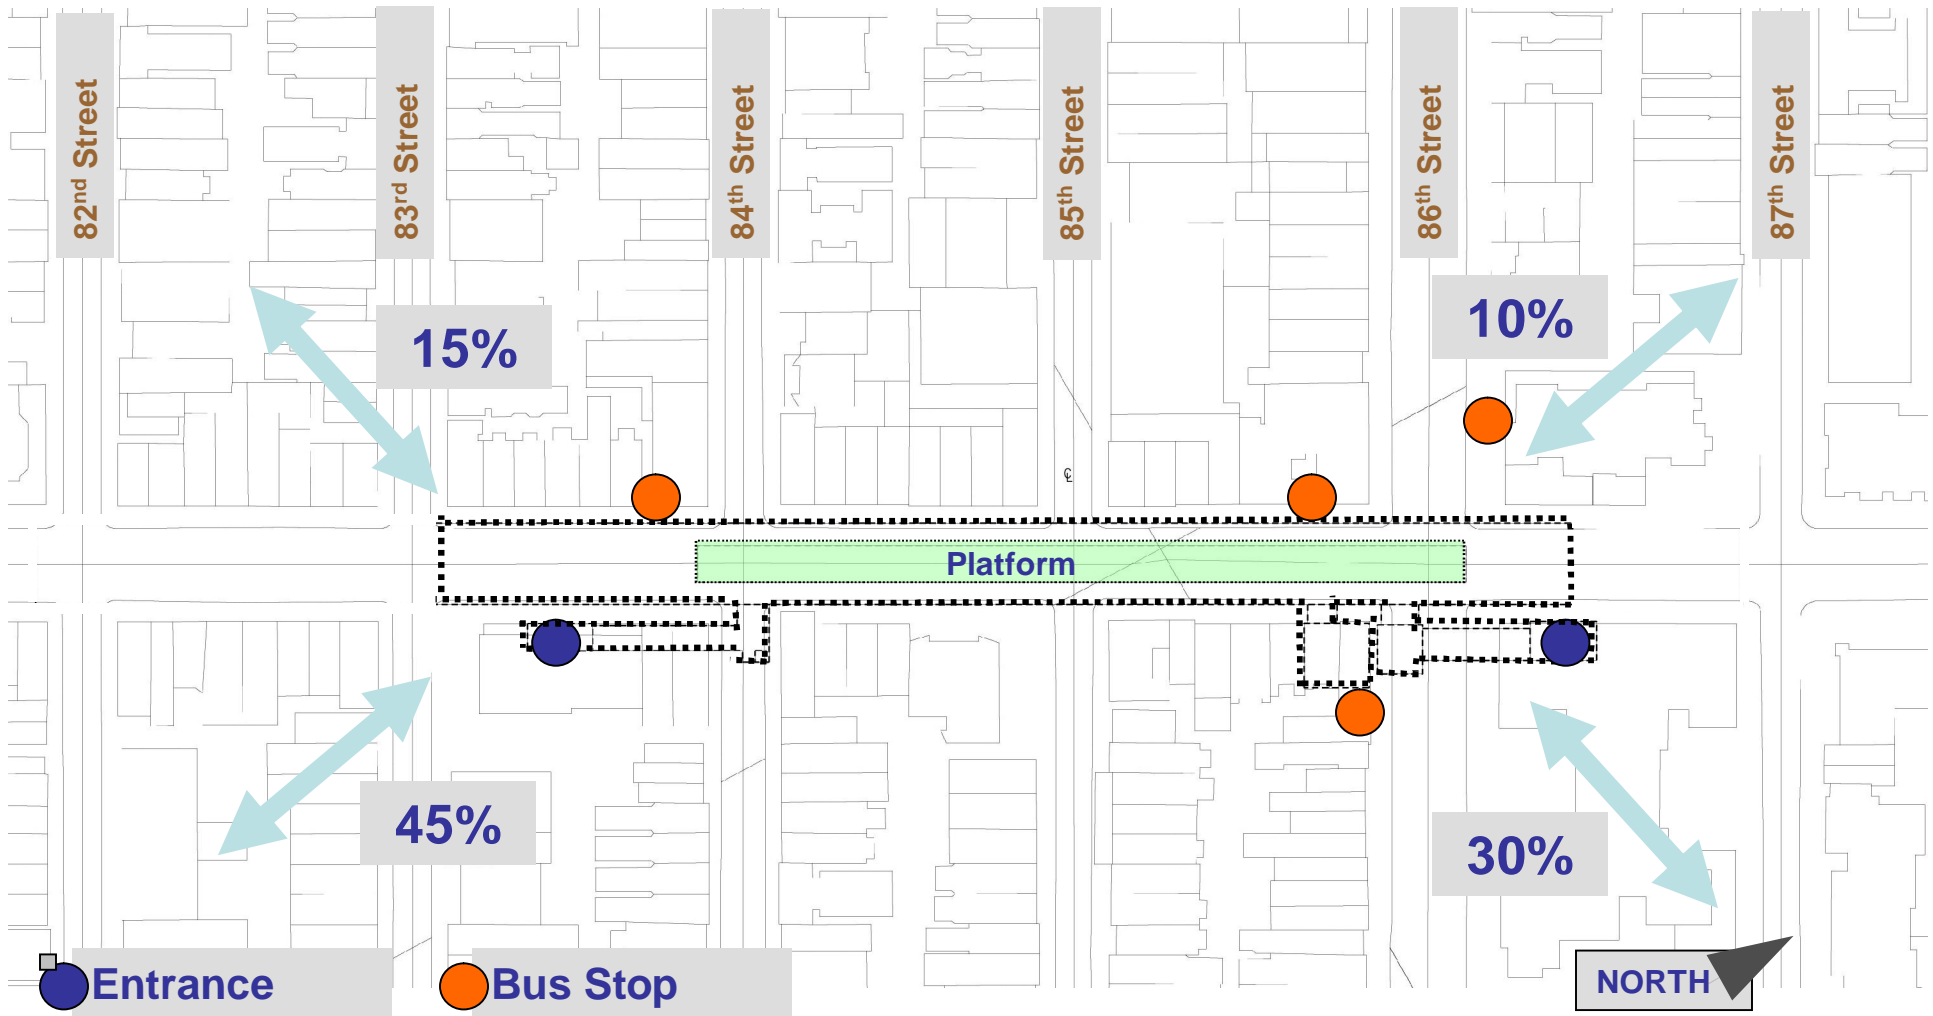

86th Street Station

June 26th, 2007